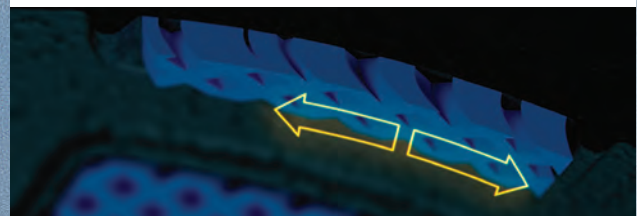

ERT

Energy reduction technology helps absorb the shock in the case of a fall from both direct and rotational impacts.