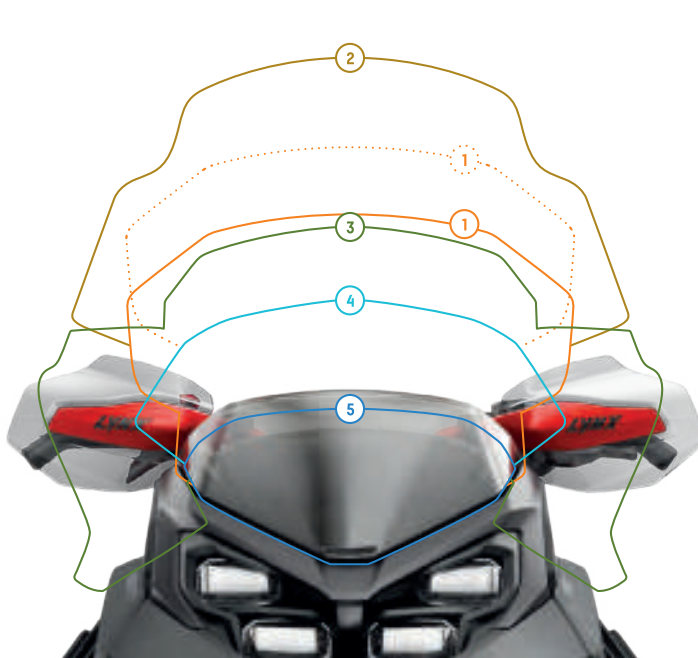

HANDLEBAR MUFFS

Radien² / Radien / Radien-X

860202207

- Ultra warm muffs with faux-fur liner for extreme cold conditions.
- Thermoformed construction allows muffs to keep their shape and provides more space for hand movement.
- Robust attachment system with magnetic opening and closure.

- Easy to install and remove with gloves on.
- Large transparent section allows visibility of control switches.
- Note: Never use handlebar muffs with finger throttle lever.
- Does not fit vehicles with large handlebar pad and/or mirrors.

HANDLEBAR MUFFS

Radien / REX / REX² / XU

619590211

- Ultra warm handlebar muffs with fleece liner.
- Designed for extreme cold conditions.
- Easy to remove in warmer weather.
- Can be used on handlebars with or without handguards and mirrors.

- Inner skeleton allows muffs to keep their shape and gives more space for hand movement.
- Transparent section allows visibility and easy manipulation of control switches.
- Does not fit vehicles with large handlebar pad and/or mirrors.

EASILY CHOOSE YOUR IDEAL WINDSHIELD

ADJUSTABLE WINDSHIELDS

	Lowest Position	Highest Position
① HIGH TO ULTRA HIGH	17" (44 cm)	21" (54 cm)

WINDSHIELDS

	Height
② ULTRA HIGH	25" (64 cm)
③ MEDIUM	17" (44 cm)
④ LOW	16" (40 cm)
⑤ ULTRA LOW	8" (22 cm)