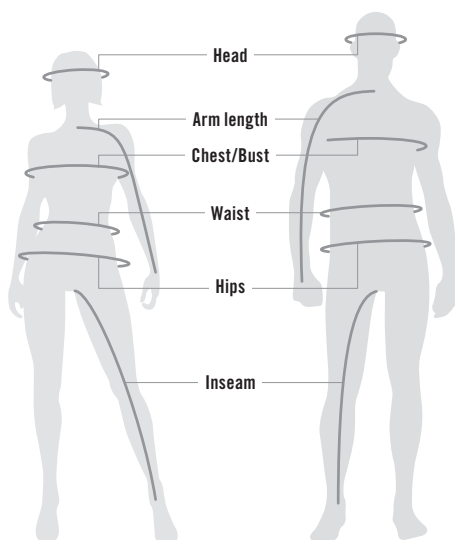

LADIES'								
	XXS	XS	S	M	L	XL	2XL	3XL
Chest	81 - 86	86 - 91	91 - 97	97 - 107	107 - 114	114 - 124	124 - 134	
Waist	61 - 66	66 - 71	71 - 76	76 - 86	86 - 94	94 - 104	104 - 114	
Hips (Seat)	86 - 91	91 - 97	97 - 102	102 - 112	112 - 119	119 - 132	132 - 140	
Arm Length	79	79 - 81	81	81 - 84	84	84 - 86	86	
Inseam	76	76	76	76	76	76	76	

KIDS & TEEN											
	2	3	4	5	6	7	8	10	12	14	16
Height	0.92	1	1	1.16	1.24	1.28	1.37	1.46	1.56	1.58	1.68
Chest	53	56	58	61	64	66	69	72	76	80	84
Waist	51	52	53	55	56	57	58	61	64	66	69
Hips (Seat)	53	56	58	61	64	66	69	72	76	80	84
Arm Length	39	43	47	51	55	58	62	72	76	80	84
Inseam	34	39	44	50	53	58	62	67	71	75	79

HELMETS							
	XS	S	M	L	XL	2XL	3XL
Men & Ladies							
Hat Size	6⁵/₈ - 6³/₄	6⁷/₈ - 7	7¹/₈ - 7¹/₄	7³/₈ - 7¹/₂	7⁵/₈ - 7³/₄	7⁷/₈ - 8	8¹/₈ - 8¹/₄
Head (cm)	53 - 54	55 - 56	57 - 58	59 - 60	61 - 62	63 - 64	65 - 66
Junior		49 - 50	51 - 52	53 - 54			

GLOVES Measure Palm Width							
	XS	S	M	L	XL	2XL	3XL
Men							
cm	7¹/₂	8	9	10	11¹/₂	13	14
Ladies							
cm	6	7	8	9	10	11¹/₂	-

SOCKS					
Men		Ladies		Kids	
M	L	S	M	S/M	L/XL
6-9¹/₂	10-13	4-8	8¹/₂-12	9¹/₂-12¹/₂	13-3

BOOTS																				
	Men									Ladies					Kids					
	5	6	7	8	9	10	11	12	13	6	7	8	9	10	1	2	3	4	5	6
EU-Unisex Shoes Size	37	38	39.5	41	42	43	44.5	46	47	35.5	37	38	39.5	41	32	33	34	35.5	37	38
Foot (cm)	23	24	24.5	25.5	26.5	27	28	29	29.5	22	23	24	24.5	25.5	19.5	20.5	21.5	22	23	24

WHAT CODE REPRESENTS YOUR SIZE?

1. 1 Find your size.
2. 2 The corresponding code is THE CODE you use to complete the part number on your order. Example: 440 227 _____ 90
   Size: M = code "06", Therefore 440 227 **06** 90

SIZE	CODE	SIZE	CODE	SIZE	CODE
One Size	00	1	20	13	33
XXS	01	2	21	14	34
XS	02	3	22	16	35
S	04	4	23	3-4	79
M	06	5	24	5-6	52
L	09	6	25	6-8	48
XL	12	7	27	7-8	54
2XL	14	8	28	10-12	49
3XL	16	9	29	14-16	50
4XL	18	10	30	S/M	72
		11	31	M/L	91
		12	32	L/XL	73