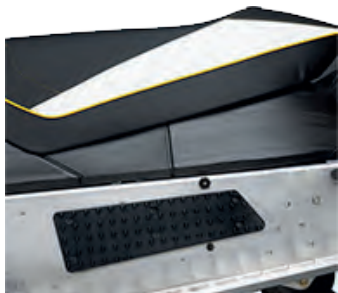

TUNNEL GRIP PLATES

860200164